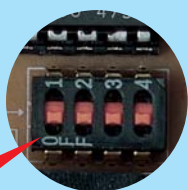

屋外で威力を発揮する大音量タイプ。 ディップスイッチで音色を簡単に変更

- ●オリジナルホーン設計で、低音から高音まで広域にわたってクリアで聞き取りやすい音質で大音量105dB(at 1m)を発生します。
- ●内蔵の音量調節つまみで、音量調節ができます。
- ●防滴構造採用 (IP53) のため、水気や粉塵の多い工場、屋外でも使用できます。
- ●取付けステーは、ステンレス製でさびません。
- ●メロディは必ず曲のはじめから再生されます。
- ●電源スイッチのON/OFFによる動作ができます。

- ●Clear sound and high volume (max 105dB(at 1m)) with Original wide horn style.
- ●Volume can be adjusted with an internal rheostat to match a range of environments.
- ●Meets IP53 for wash-down requirements.
- ●Anticorrosive stainless steel bracket.
- ●When activated, melody will always start from the beginning.
- ●Operated by ON/OFF switch.

(注) スタート入力は1sec以上必要です。
それ以下の入力では動作しない場合があります。

ディップスイッチで簡単に音色変更

ディップスイッチの切り替えで、内蔵された8つの音色の中から簡単に音の選択ができます。(DIPスイッチは、全てOFFの状態です出荷しています。)

モデルコード	
型式	EWS-24KA-J
色	J: ライトグレー Y: イエロー R: レッド
定格電圧	24: AC/DC 12/24V 48: DC 48V 100: AC 100V 200: AC 200V (K,Lタイプのみ) 220: AC 220V (Mタイプのみ)
音色	K: アラーム8音 L: メロディ・チャイム8音 M: メロディ8音
仕様	

■音色一覧表

●アラームなどの音色を便宜上文字表記していますが、実際の音色についてはお問い合わせいただくか、当社ホームページなどでご確認ください。

EWS型 DIPスイッチパターン		ON				OFF						
		1	2	3	4	1	2	3	4			
アラーム EWS-K型	Aタイプ	ブーブー	ブルル	カンカン	バララ	ピーポ ピーポ	ピポバポピポバン	ピロロン (列車通過音に類似)	ビビピン			
	メロディ チャイム EWS-L型	Fタイプ	エリーゼの為に	乙女の祈り	メヌエット	アニーローリー	ロンドン橋落ちた	ホルディリディア	ピンボン	ビビビ...		
		Qタイプ	メリーさんの羊	草競馬	かつこう	村のかじや	アビニヨンの橋の上で	オブラディ・オブラダ				
		Sタイプ	アマリス	モーツァルト40番	静かな湖畔	山の音楽家	禁じられた遊び	カチューシャ				
メロディ EWS-M型	Gタイプ	Runner	守ってあげたい	オリビアを聴きながら	September	土曜日の恋人	秋の気配	サーフ天国・スキー天国	色・ホワイトブレンド			
	Hタイプ	ハッピーバースデー	Mickey Mouse club march	It's a small world	森のくまさん	おもちゃのチャチャチャ	こんなこいるかな	シューベルトの子守歌	赤鼻のトナカイ			
	Pタイプ	黄色いリボン	雪山賛歌	テキサスの黄色いバラ	アルプス一万尺	聖者が街にやってくる	ロンドンデリーの歌	ハヴァ・ナギラ	さらばジャマイカ			

■EWS

型 式 Model	定格電圧 Rated Voltage	電圧許容範囲 Voltage Range	消費電力 Power Consumption	音圧レベル Volume	外部接点容量 Outer Contact Capacity	使用温度範囲 Operating Temperature Range	接点入力方式 Auxiliary Input	再生チャンネル Channel	保護構造 Protection	質 量 Mass	税込価格 (本体価格) Price						
アラーム	EWS-24K	AC/DC 12/24V	AC/DC 8V~28V(注)	8W	最大 105dB(at 1m)	5A以上	-20℃~+60℃ (湿度85%以下)	電源入力方式	8 (1音選択)	IP53	1.2kg	14,175円 (13,500円)					
	EWS-48K	DC 48V	DC 35V~60V	10W							19,425円 (18,500円)						
	EWS-100K	AC 100V	AC 90V~132V	12W							1.4kg	14,175円 (13,500円)					
	EWS-200K	AC 200V	AC 180V~260V	13W													
メロディ チャイム	EWS-24L	AC/DC 12/24V	AC/DC 8V~28V(注)	8W												1.2kg	16,800円 (16,000円)
	EWS-48L	DC 48V	DC 35V~60V	10W							22,050円 (21,000円)						
	EWS-100L	AC 100V	AC 90V~132V	12W							1.4kg	16,800円 (16,000円)					
	EWS-200L	AC 200V	AC 180V~260V	13W													
メロディ	EWS-24M	AC/DC 12/24V	AC/DC 8V~28V(注)	8W												1.2kg	16,800円 (16,000円)
	EWS-48M	DC 48V	DC 35V~60V	10W													
	EWS-100M	AC 100V	AC 90V~132V	12W							1.4kg						
	EWS-220M	AC 220V	AC 180V~260V	13W													

(注) 表記の音圧レベルは最大音量であり、音色、電圧変動によって変化するため表記の音圧レベルより低くなる場合があります。EWS-24の使用電圧範囲はDC9V~35Vまたは、AC8V~28Vです。
※) 複数台使用の場合、音色を同時にスタートしても再生音にずれが発生します。