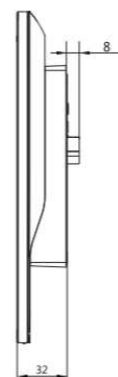

FACIAL RECOGNITION 8インチデバイス

WORK WITH YOUR FAVORITE MESSAGE
NOTIFICATION APPS

AND MORE...

works with leading social media, including: Facebook messenger, Line, WhatsApp, and more.

www.facesec.com

寸法図 (単位 mm)

型番：BRD-WE-SD1

No.	製品と付属品	仕様	数量
1	本体	BRD-WE-SD1	1
2	拡張ネジ	M4*25	4
3	配線補助パーツ	/	2
4	ネジ	M4*40	4
5	ネジ	M2.5*5	2
6	コードブレス端子	/	20
7	端子	9Pin	1
8	端子	6Pin	1
9	端子	2Pin	1
10	位置決めステッカー	/	1
11	クイックインストールガイド	/	1
12	製品保証ガイド	/	1

製品仕様

生体検知	対応	
識別距離	30~180cm	
識別方法	1:1, 1:N, 1:1/1:N	
識別速度	識別時間 (1:Nモードの場合) ≤0.3Sec	
登録者容量	最大 100000 人	
システム	Android 7	
カメラ	デュアル広角カメラ (RGB + NIR)	
ディスプレイ	8インチLCDタッチディスプレイ 800*1280 dpi	
マルチタッチ	対応	
取り外しアラーム	対応	
動作温度	-10°C to 55°C	
相対湿度	5%~95%結露しないこと	
サイズ	145*106*275mm	
電源	DC 12V 3A	
通信方法	Wi-Fi	2.4 GHz/5GHz, IEEE 802.11 a/g/b/n, IEEE 802.11 ac
	Bluetooth	Bluetooth 4.1+BLE
	Ethernet	対応
インターフェース	RS232*1, USB2.0*1, Audio Jack*1, Wiegand TX*1, Wiegand RX*1, Dry contact*1, RJ45*1	
電源ボタン	対応	

Supports Patlite
Signal Tower

Japan

FaceSec Japan Co., Ltd.
3-5-14, Iwamoto-cho,
Chiyoda-ku, Tokyo, 1000032,
Japan
PH: +81 3 5829 3833

Singapore

Taiwan

North America