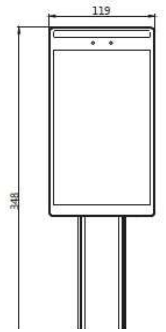

FACIAL RECOGNITION 8インチデバイス

WORK WITH YOUR FAVORITE MESSAGE
NOTIFICATION APPS

AND MORE...

works with leading social media, including: Facebook messenger, Line, WhatsApp, and more.
www.facesec.com

寸法図 (単位 mm)

型番: BRD-AG-SD1

製品仕様

生体検知	対応	
識別距離	30-180cm	
識別方法	1:1, 1:N, 1:1/1:N	
識別速度	識別時間 (1:Nモードの場合) ≤0.3Sec	
登録者容量	最大 100000 人	
カードリーダー	対応 (別売)	
QRコードリーダー	対応 (別売)	
システム	Android 7	
カメラ	デュアル広角カメラ (RGB + NIR)	
ディスプレイ	8インチLCDタッチディスプレイ 800*1280 dpi	
マルチタッチ	対応	
動作温度	-10°C to 55°C	
相対湿度	5%~95%結露しないこと	
サイズ	119*76*348mm	
電源	DC 12V 3A	
通信方法	Wi-Fi	2.4 GHz/5GHz, IEEE 802.11 a/g/b/n, IEEE 802.11 ac
	Bluetooth	Bluetooth 4.1+BLE
インターフェース	Ethernet	対応
	インターフェース	RS232*1, USB2.0*3, Audio*1, Wiegand TX*1, Wiegand RX*1, Dry contact*1, RJ45*1
電源ボタン	対応	

No.	製品と付属品	仕様	数量
1	本体	BRD-AG-SD1	1
2	ネジ	M4* 9.5	7
3	ネジ	M3*6	4
4	ラバーウォッシャー	/	3
5	デバイスエンドベース	/	1
6	インターフェースモジュール	/	1
7	端子	9Pin	2
8	端子	2Pin	1
9	コールドプレス端子	/	22
10	製品保証ガイド	/	1
11	クイックインストールガイド	/	1

Supports Patlite
Signal Tower

Japan

FaceSec Japan Co., Ltd.
3-5-14, Iwamoto-cho,
Chiyoda-ku, Tokyo, 1000322,
Japan
PH: +81 3 5829 3833

Singapore

Taiwan

North America