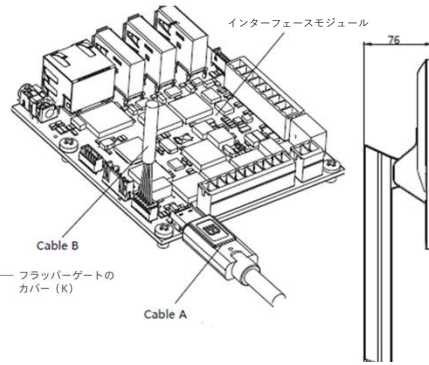

FACIAL RECOGNITION 8インチデバイス

WORK WITH YOUR FAVORITE MESSAGE
NOTIFICATION APPS

AND MORE...

works with leading social media, including: Facebook messenger, Line, WhatsApp, and more.
www.facesec.com