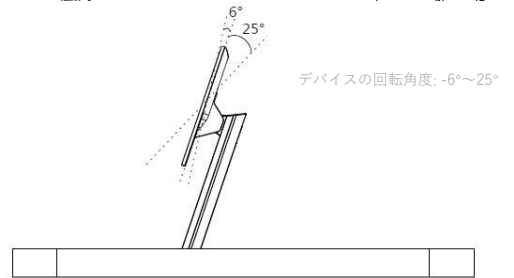

FACIAL RECOGNITION 8インチデバイス

WORK WITH YOUR FAVORITE MESSAGE
NOTIFICATION APPS

AND MORE...

works with leading social media, including: Facebook messenger, Line, WhatsApp, and more.
www.facesec.com

寸法図 (単位 mm)

型番: BRD-AG-SD1

製品仕様

生体検知	対応	
識別距離	30-180cm	
識別方法	1:1, 1:N, 1:1/1:N	
識別速度	識別時間 (1:Nモードの場合) ≤0.3Sec	
登録者容量	最大 100000 人	
カードリーダー	対応 (別売)	
QRコードリーダー	対応 (別売)	
システム	Android 7	
カメラ	デュアル広角カメラ (RGB + NIR)	
ディスプレイ	8インチLCDタッチディスプレイ 800*1280 dpi	
マルチタッチ	対応	
動作温度	-10°C to 55°C	
相対湿度	5%~95%結露しないこと	
サイズ	119*76*348mm	
電源	DC 12V 3A	
通信方法	Wi-Fi	2.4 GHz/5GHz, IEEE 802.11 a/g/b/n, IEEE 802.11 ac
	Bluetooth	Bluetooth 4.1+BLE
インターフェース	Ethernet	対応
	インターフェース	RS232*1, USB2.0*3, Audio*1, Wiegand TX*1, Wiegand RX*1, Dry contact*1, RJ45*1
電源ボタン	対応	

No.	製品と付属品	仕様	数量
1	本体	BRD-AG-SD1	1
2	ネジ	M4* 9.5	7
3	ネジ	M3*6	4
4	ラバーウォッシャー	/	3
5	デバイスエンドベース	/	1
6	インターフェースモジュール	/	1
7	端子	9Pin	2
8	端子	2Pin	1
9	コールドプレス端子	/	22
10	製品保証ガイド	/	1
11	クイックインストールガイド	/	1

Supports Patlite
Signal Tower

Japan

FaceSec Japan Co., Ltd.
3-5-14, Iwamoto-cho,
Chiyoda-ku, Tokyo, 1000322,
Japan
PH: +81 3 5829 3833

Singapore

Taiwan

North America