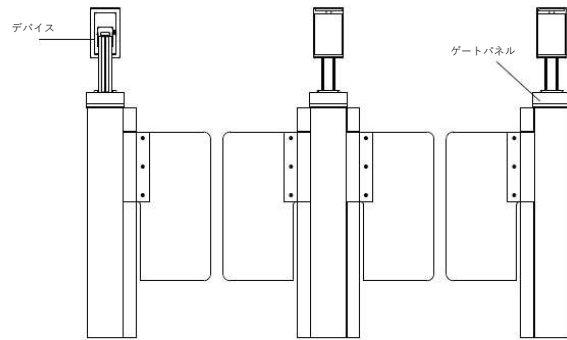

FACIAL RECOGNITION 8インチデバイス

WORK WITH YOUR FAVORITE MESSAGE
NOTIFICATION APPS

AND MORE...

works with leading social media, including: Facebook messenger, Line, WhatsApp, and more.
www.facesec.com

寸法図 (単位 mm)

型番: BRD-AG-SD1

製品仕様

生体検知	対応	
識別距離	30-180cm	
識別方法	1:1, 1:N, 1:1/1:N	
識別速度	識別時間 (1:Nモードの場合) ≤0.3Sec	
登録者容量	最大 100000 人	
カードリーダー	対応 (別売)	
QRコードリーダー	対応 (別売)	
システム	Android 7	
カメラ	デュアル広角カメラ (RGB + NIR)	
ディスプレイ	8インチLCDタッチディスプレイ 800*1280 dpi	
マルチタッチ	対応	
動作温度	-10°C to 55°C	
相対湿度	5%~95%結露しないこと	
サイズ	119*76*348mm	
電源	DC 12V 3A	
通信方法	Wi-Fi	2.4 GHz/5GHz, IEEE 802.11 a/g/b/n, IEEE 802.11 ac
	Bluetooth	Bluetooth 4.1+BLE
インターフェース	Ethernet	対応
	インターフェース	RS232*1, USB2.0*3, Audio*1, Wiegand TX*1, Wiegand RX*1, Dry contact*1, RJ45*1
電源ボタン	対応	

No.	製品と付属品	仕様	数量
1	本体	BRD-AG-SD1	1
2	ネジ	M4* 9.5	7
3	ネジ	M3*6	4
4	ラバーウォッシャー	/	3
5	デバイスエンドベース	/	1
6	インターフェースモジュール	/	1
7	端子	9Pin	2
8	端子	2Pin	1
9	コールドプレス端子	/	22
10	製品保証ガイド	/	1
11	クイックインストールガイド	/	1

Supports Patlite
Signal Tower

Japan

FaceSec Japan Co., Ltd.
3-5-14, Iwamoto-cho,
Chiyoda-ku, Tokyo, 1000322,
Japan
PH: +81 3 5829 3833

Singapore

Taiwan

North America