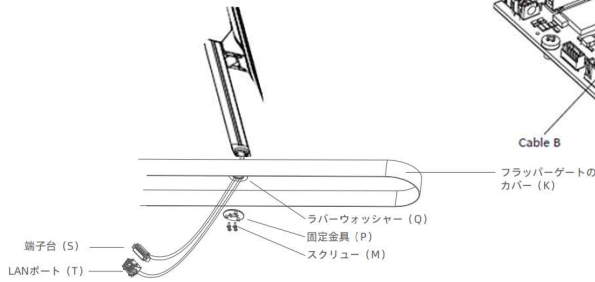

FACIAL RECOGNITION 8インチデバイス

WORK WITH YOUR FAVORITE MESSAGE
NOTIFICATION APPS

AND MORE...

works with leading social media, including: Facebook messenger, Line, WhatsApp, and more.
www.facesec.com